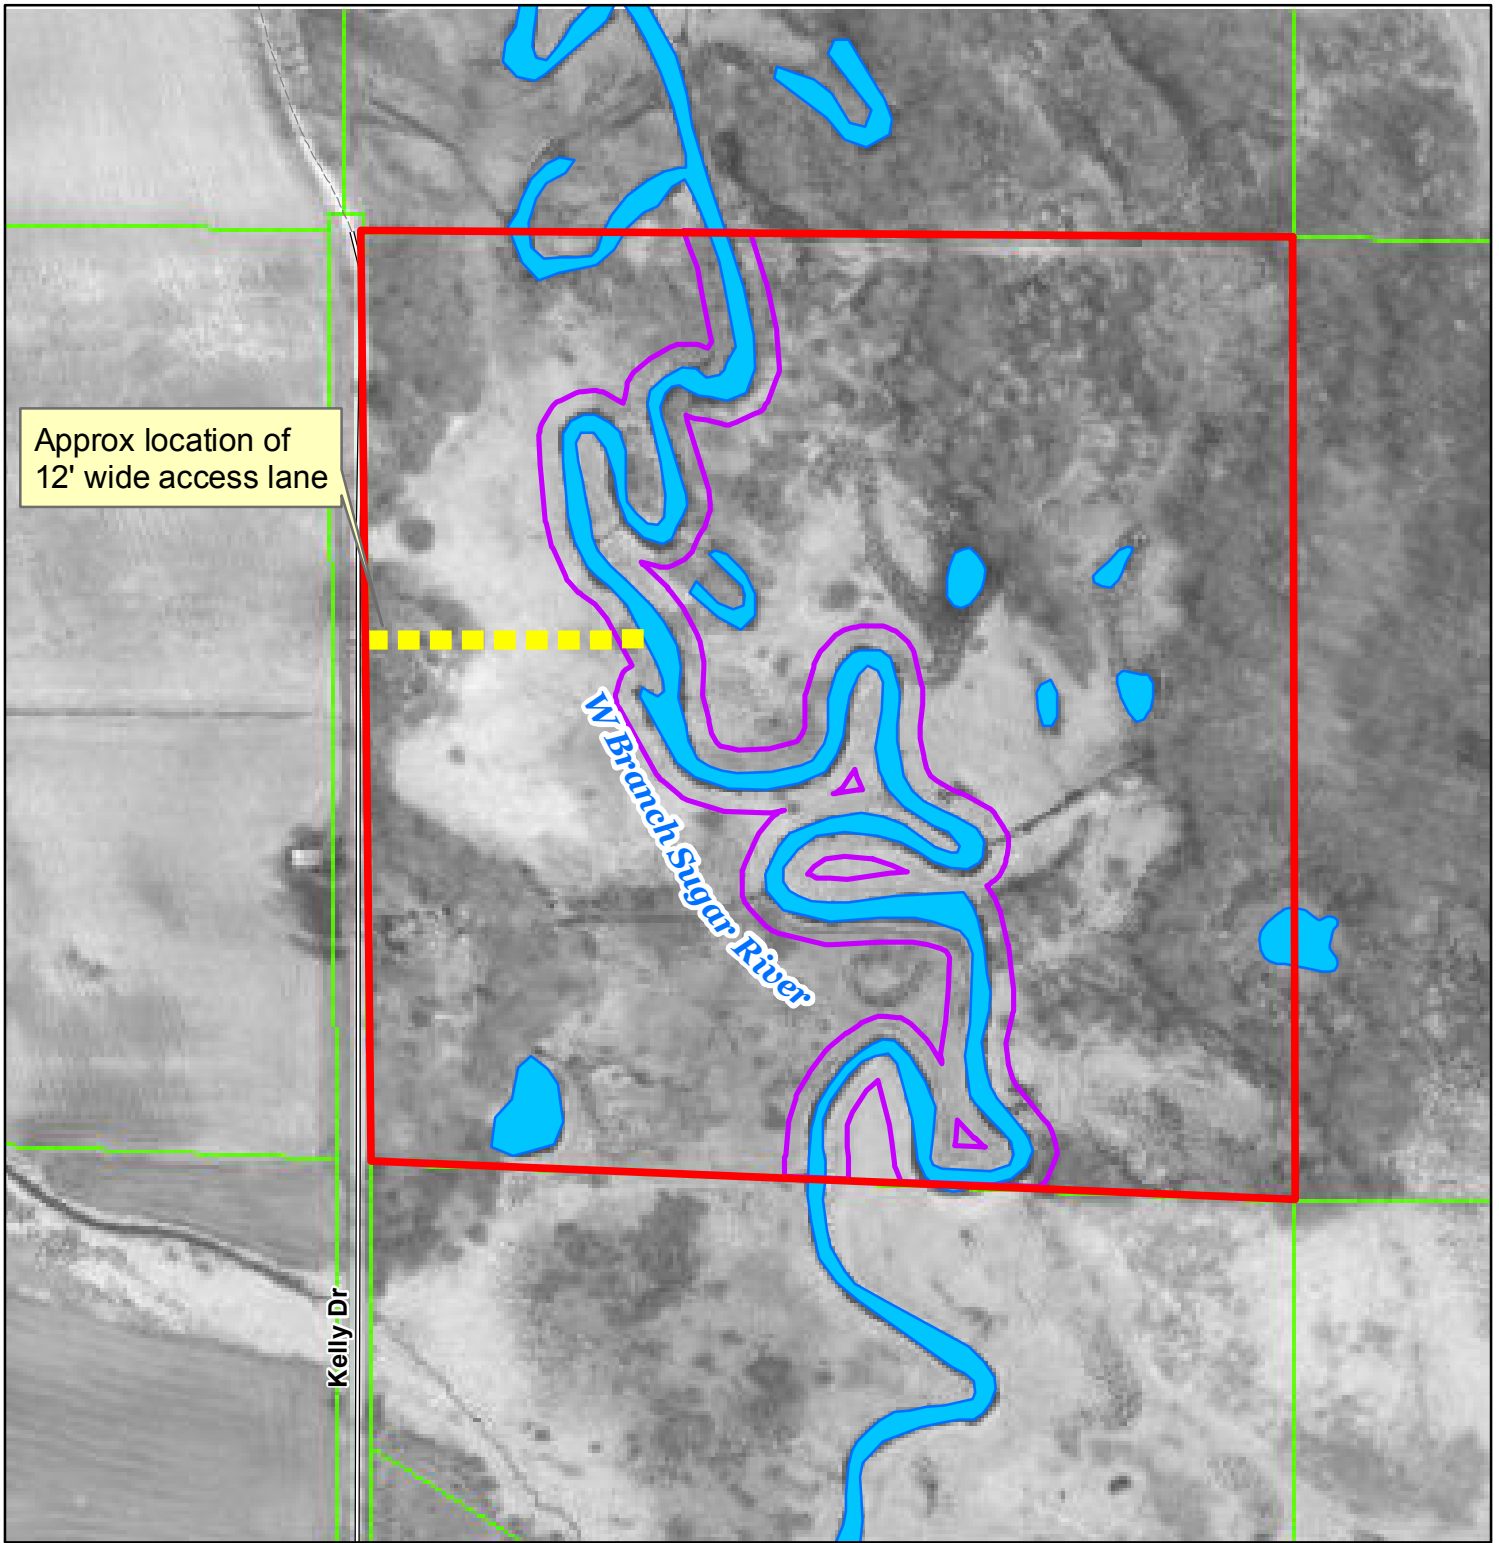

Brown Property Streambank Easement  
594 Kelly Dr  
Belleville, WI 53508  
T.5N. R.8E. Sec 20, Town of Montrose, Dane County

### Legend

-  Brown Property
-  Proposed 33' Wide Streambank Easement - 5 Acres
-  Tax Parcels